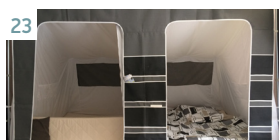

23 PELMET WITH POCKETS | Keep things organised during your holiday - standard in C/P.